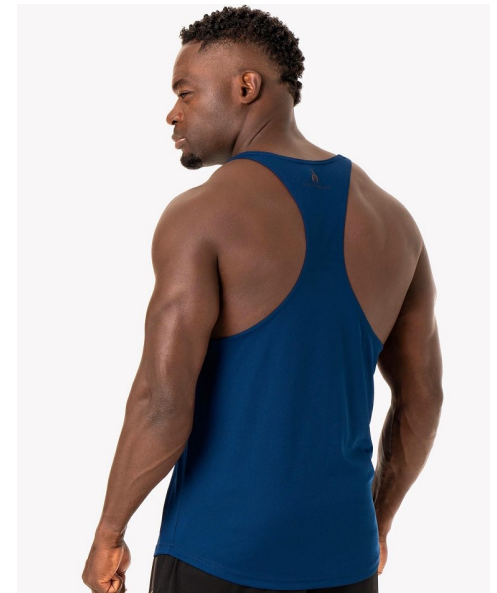

Miguel La Cruz

Height 185cm/6'1" Chest 101cm/40" Waist 81cm/32" Inseam 76cm/30"  
Collar 51cm/20" Sleeve 60cm/23.5" Shoe 46 EU/11.5 US/11 UK Hair Black  
Eyes Brown

 ROYALLE MODELLING

Tower 2, 201 Sussex St, level 20/21, Darling Park, Sydney, NSW, 2000