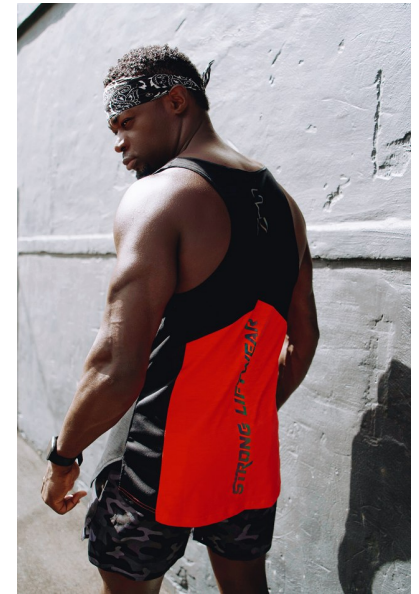

Miguel La Cruz

Height 185cm/6'1" Chest 101cm/40" Waist 81cm/32" Inseam 76cm/30"  
Collar 51cm/20" Sleeve 60cm/23.5" Shoe 46 EU/11.5 US/11 UK Hair Black  
Eyes Brown

 ROYALLE MODELLING

Tower 2, 201 Sussex St, level 20/21, Darling Park, Sydney, NSW, 2000