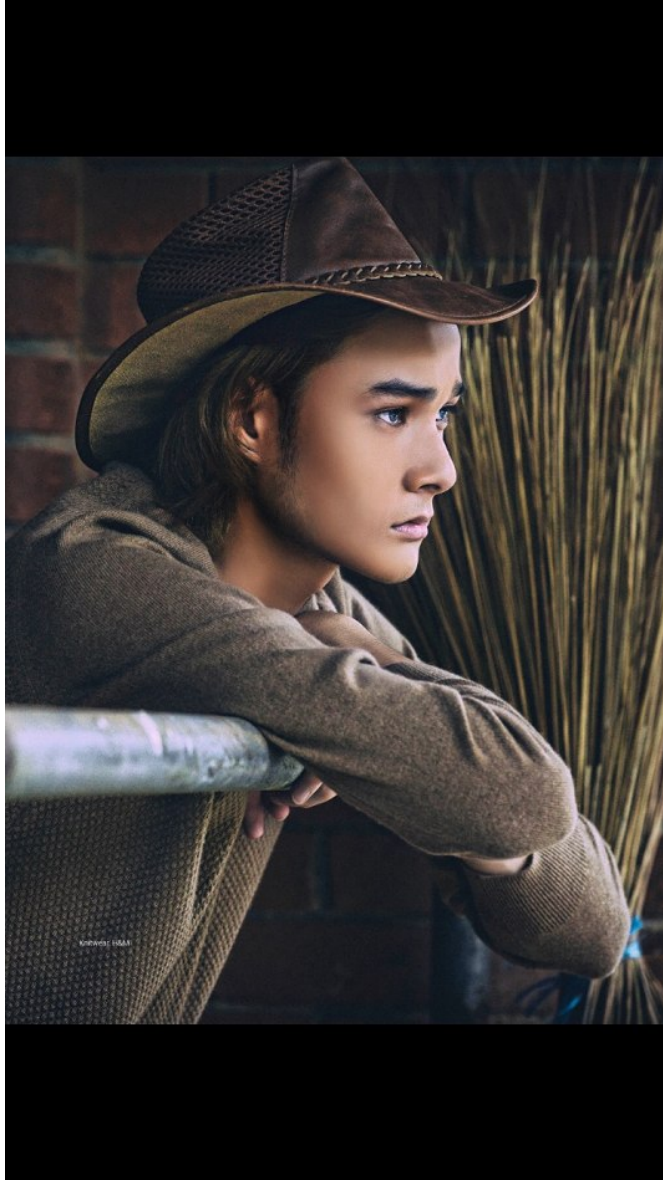

ROYALLE MODELLING

Zachary Puung

Height 184cm/6'0.5" Chest 88cm/34.5" Waist 76cm/30" Inseam 84cm/33" Collar 35cm/14" Sleeve 58cm/23" Shoe 44.5 EU/10.5 US/10 UK Hair Black Eyes Brown

ROYALLE MODELLING

Zachary Puung