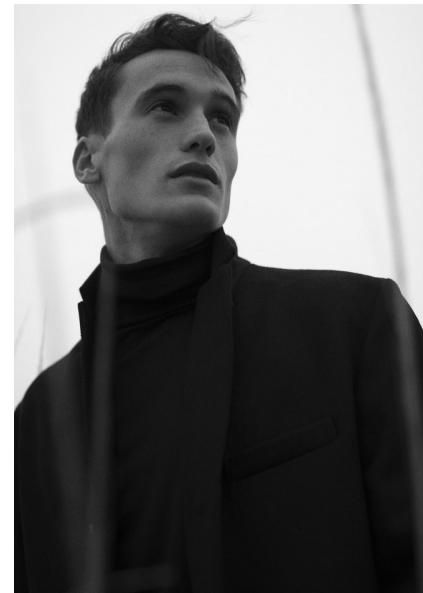

Damian Vazquez

Height 185cm/6'1" Waist 79cm/31" Inseam 79cm/31" Shoe 45 EU/11  
US/10.5 UK Hair Black Eyes Hazel

 ROYALLE MODELLING

Tower 2, 201 Sussex St. level 20/21, Darling Park, Sydney, NSW, 2000  
Tel: (+61) 2 8599 7273 | Email: [info@royallemodelling.com.au](mailto:info@royallemodelling.com.au)