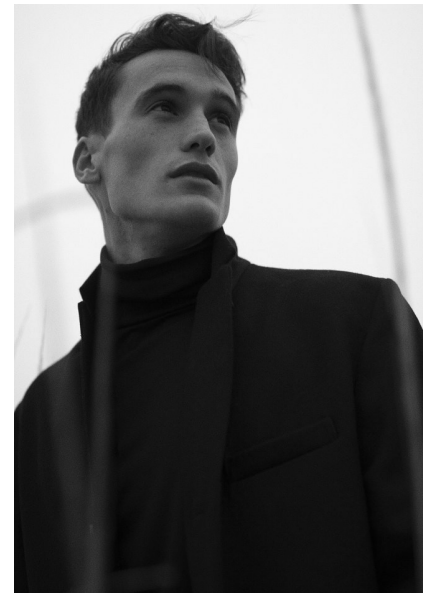

Damian Vazquez

Height 185cm/6'1" Waist 79cm/31" Inseam 79cm/31" Shoe 45 EU/11  
US/10.5 UK Hair Black Eyes Hazel

 **ROYALLE MODELLING**

Tower 2, 201 Sussex St, level 20/21, Darling Park, Sydney, NSW, 2000  
Tel: +61 2 8880 5147 | Email: [info@royallemodelling.com.au](mailto:info@royallemodelling.com.au)