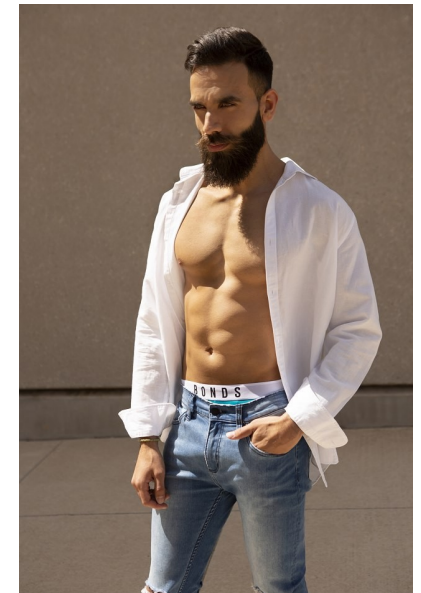

Jas Singh

Height 183cm/6'0" Chest 100cm/39.5" Waist 80cm/31.5"  
Inseam 82cm/32.5" Collar 38cm/15" Sleeve 64cm/25" Shoe 45 EU/11  
US/10.5 UK Hair Dark Brown Eyes Green/Brown

 **ROYALLE MODELLING**

Tower 2, 201 Sussex St, level 20/21, Darling Park, Sydney, NSW, 2000