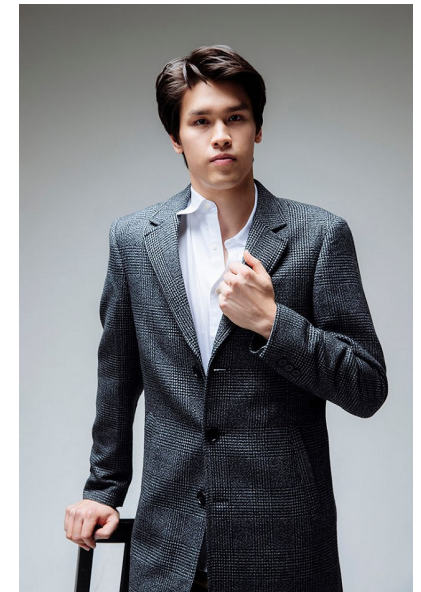

Oliver Urwin

Height 189cm/6'2.5" Chest 92cm/36" Waist 83cm/32.5" Inseam 76cm/30"
Collar 38cm/15" Sleeve 82cm/32.5" Shoe 45 EU/11 US/10.5 UK Hair Brown
Eyes Hazel

 **ROYALLE MODELLING**

Tower 2, 201 Sussex St, level 20/21, Darling Park, Sydney, NSW, 2000
Tel: (+61) 2 8599 7273 | Email: info@royallemodelling.com.au