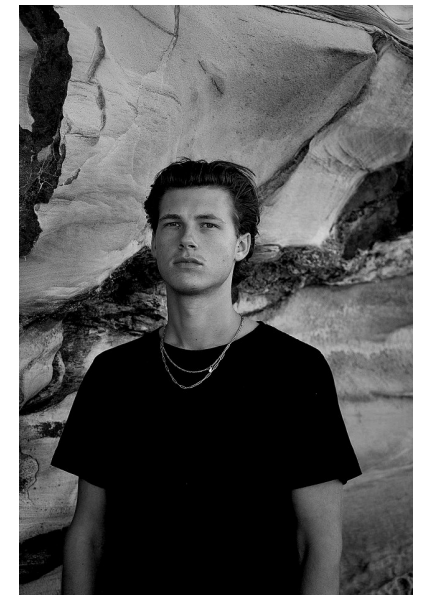

Sid Niblett

Height 188cm/6'2" Chest 81cm/32" Waist 76cm/30" Inseam 79cm/31"
Collar 37cm/14.5" Sleeve 86cm/34" Shoe 46 EU/11.5 US/11 UK Hair Brown
Eyes Green

 **ROYALLE MODELLING**

Tower 2, 201 Sussex St, level 20/21, Darling Park, Sydney, NSW, 2000