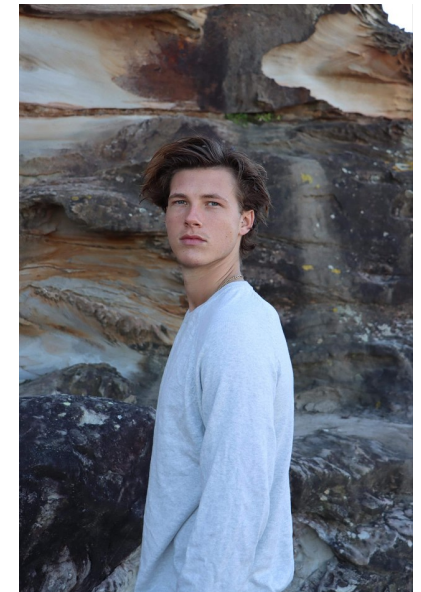

Sid Niblett

Height 188cm/6'2" Chest 81cm/32" Waist 76cm/30" Inseam 79cm/31"
Collar 37cm/14.5" Sleeve 86cm/34" Shoe 46 EU/11.5 US/11 UK Hair Brown
Eyes Green

 **ROYALLE MODELLING**

Tower 2, 201 Sussex St, level 20/21, Darling Park, Sydney, NSW, 2000