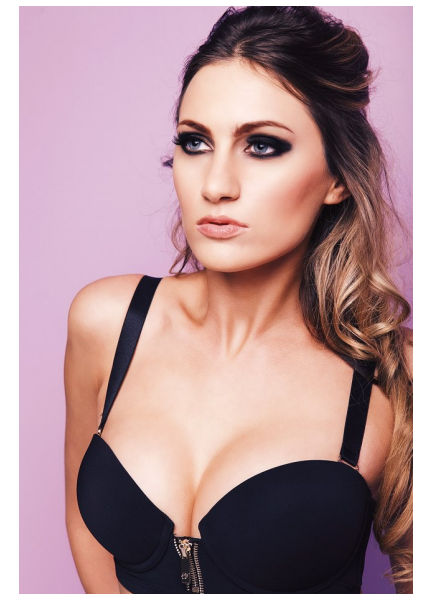

Shani Cotterill

Height 172cm/5'7.5" Bust 81cm/32" D Waist 63cm/25" Hips 80cm/31.5"
Dress 10 AUS/6 US/36 EU Shoe 38 EU/7 US/5 UK Size 5 Hair Dark
Blonde Eyes Blue/Green

 ROYALLE MODELLING

Tower 2, 201 Sussex St, level 20/21, Darling Park, Sydney, NSW, 2000
Tel: +61 2 8880 5147 | Email: info@royallemodelling.com.au