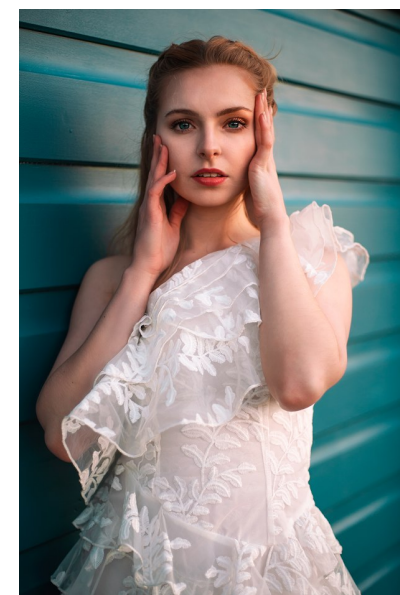

Alana Quartly

Height 165cm/5'5" Bust 83cm/32.5" B/C Waist 53cm/21" Hips 84cm/33"
Shoe 36 EU/5 US/3.5 UK Hair Blonde Eyes Blue

ROYALLE MODELLING

Tower 2, 201 Sussex St, level 20/21, Darling Park, Sydney, NSW, 2000
Tel: (+61) 2 8599 7273 | Email: info@royallemodelling.com.au