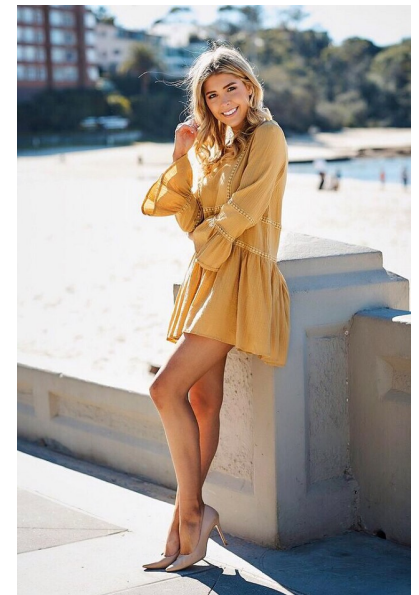

Lavinia Grace White

Height 178cm/5'10" Bust 86cm/34" C/D Waist 64cm/25" Hips 86cm/34"
Dress 8 AUS/4 US/34 EU Shoe 39.5 EU/8.5 US/6 UK Hair Blonde
Eyes Hazel

 **ROYALLE MODELLING**

Tower 2, 201 Sussex St, level 20/21, Darling Park, Sydney, NSW, 2000
Tel: +61 2 8880 5147 | Email: info@royallemodelling.com.au