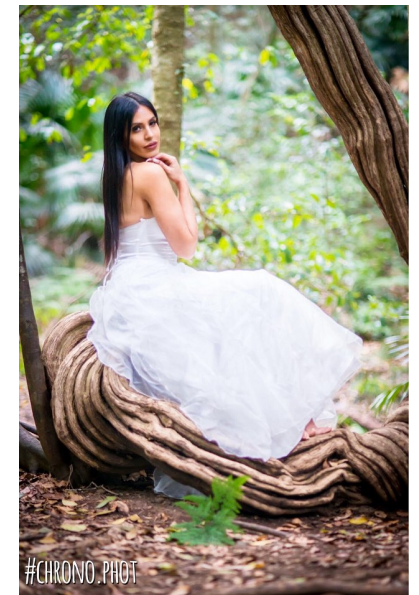

Alexia Nievas

Height 175cm/5'9" Bust 85cm/33.5" C Dress 8 AUS/4 US/34 EU  
Shoe 38.5 EU/7.5 US/5.5 UK Hair Brown Eyes Brown

**ROYALLE MODELLING**

Tower 2, 201 Sussex St, level 20/21, Darling Park, Sydney, NSW, 2000  
Tel: +61 2 8880 5147 | Email: info@royallemodelling.com.au