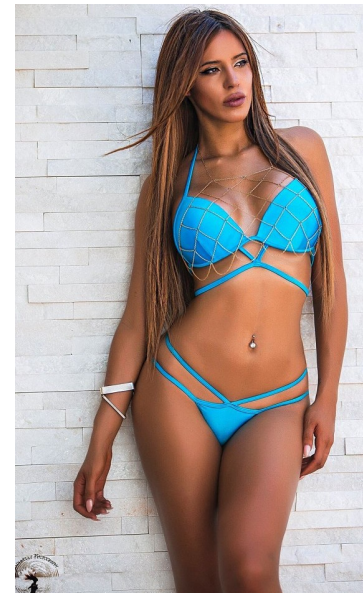

Alexia Nievas

Height 175cm/5'9" Bust 85cm/33.5" C Dress 8 AUS/4 US/34 EU  
Shoe 38.5 EU/7.5 US/5.5 UK Hair Brown Eyes Brown

**ROYALLE MODELLING**

Tower 2, 201 Sussex St, level 20/21, Darling Park, Sydney, NSW, 2000  
Tel: +61 2 8880 5147 | Email: info@royallemodelling.com.au