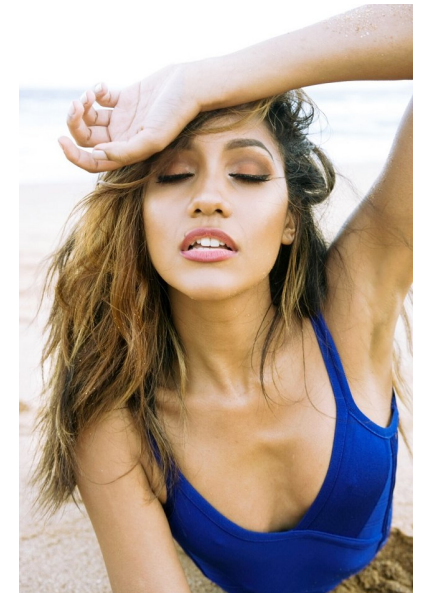

Megon

Height 175cm/5'9" Bust 79cm/31" Waist 65cm/25.5" Hips 82cm/32.5"
Dress 10 AUS/6 US/36 EU Hair Black Eyes Brown

 ROYALLE MODELLING

Tower 2, 201 Sussex St. level 20/21, Darling Park, Sydney, NSW, 2000
Tel: +61 2 8880 5147 | Email: info@royallemodelling.com.au