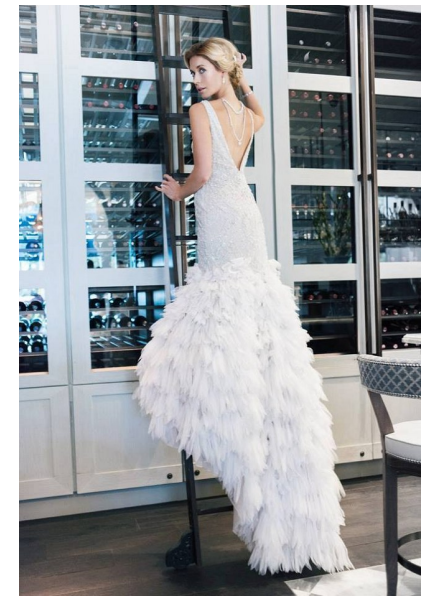

Bailey B

Height 175cm/5'9" Bust 83cm/32.5" Waist 63cm/25" Hips 90cm/35.5"  
Dress 8-10 AUS/4-6US/34-36 EU Hair Blonde Eyes Blue

 ROYALLE MODELLING

Tower 2, 201 Sussex St, level 20/21, Darling Park, Sydney, NSW, 2000  
Tel: +61 2 8880 5147 | Email: [info@royallemodelling.com.au](mailto:info@royallemodelling.com.au)