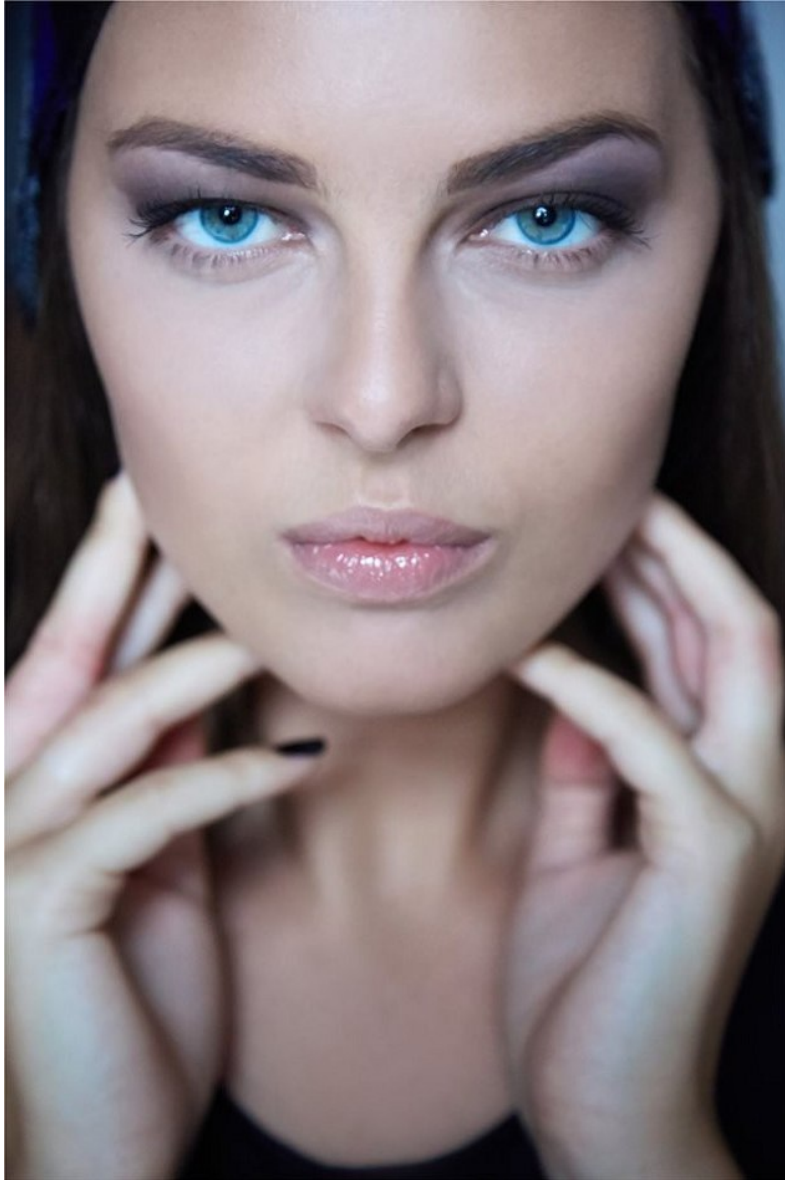

# ROYALLE MODELLING

Olga Dudareva

Height 177cm/5'9.5" Bust 101cm/40" Waist 71cm/28" Hips 91cm/36" Eyes Blue/Green