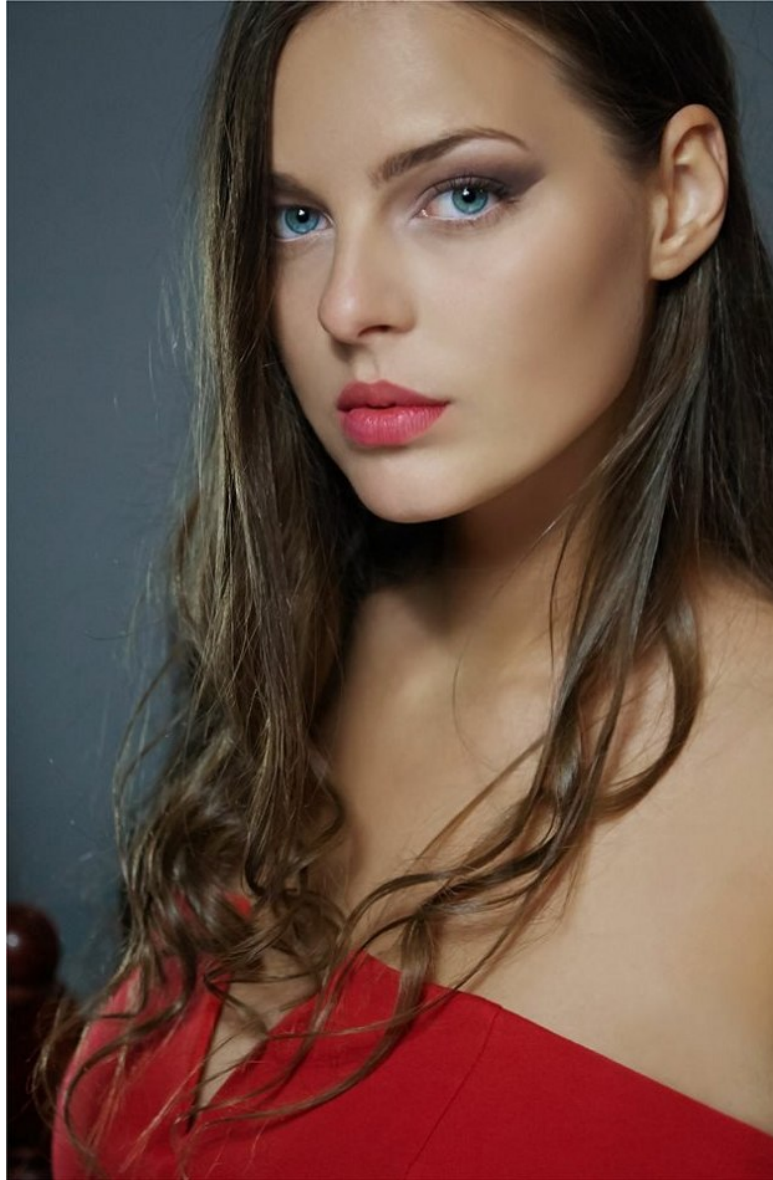

Olga Dudareva

ROYALLE MODELLING

Olga Dudareva

Height 177cm/5'9.5" Bust 101cm/40" Waist 71cm/28" Hips 91cm/36" Eyes Blue/Green