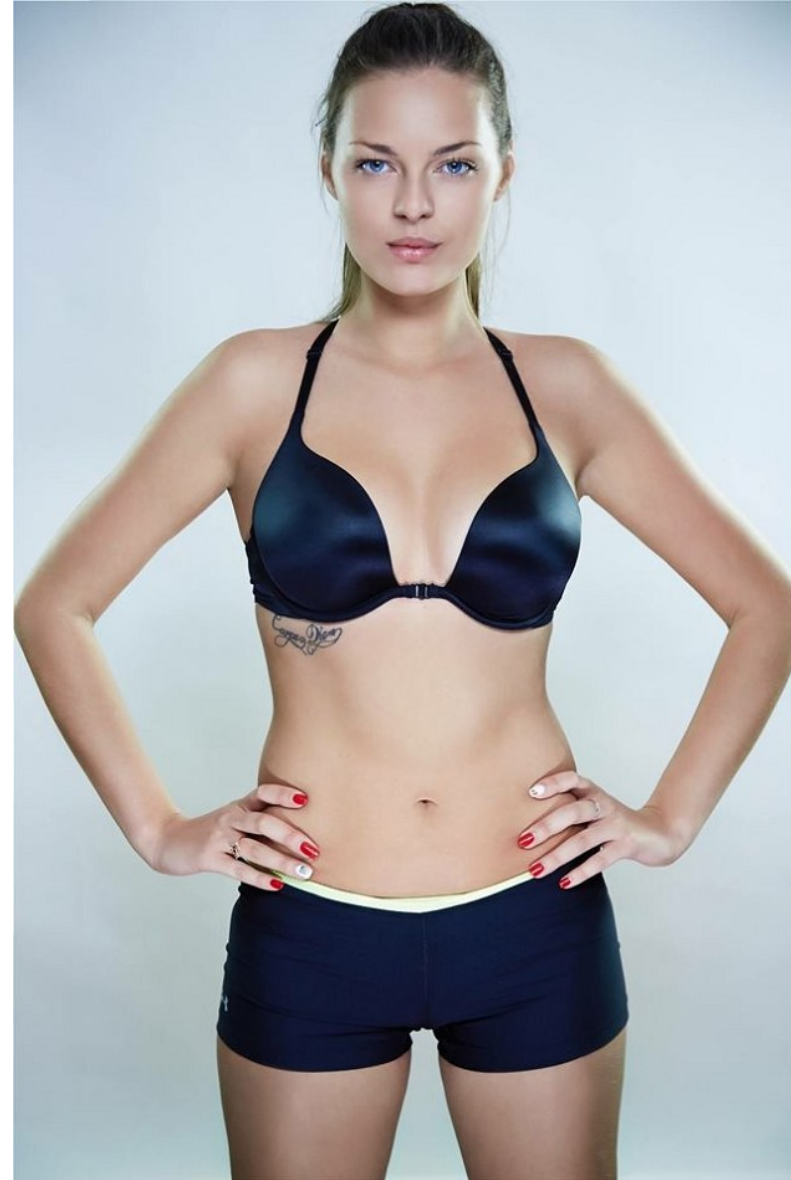

# ROYALLE MODELLING

Olga Dudareva

Height 177cm/5'9.5" Bust 101cm/40" Waist 71cm/28" Hips 91cm/36" Eyes Blue/Green