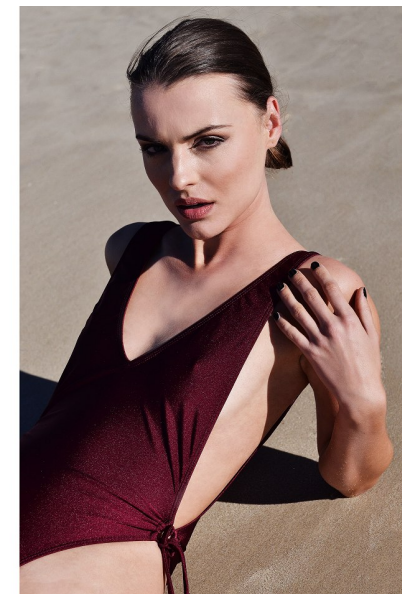

Natasha P

Height 168cm/5'6" Bust 81cm/32" Waist 63cm/25" Hips 83cm/32.5"
Dress 8-10 AUS/4-6US/34-36 EU Hair Brown Eyes Green

 ROYALLE MODELLING

Tower 2, 201 Sussex St, level 20/21, Darling Park, Sydney, NSW, 2000
Tel: +61 2 8880 5147 | Email: info@royallemodelling.com.au