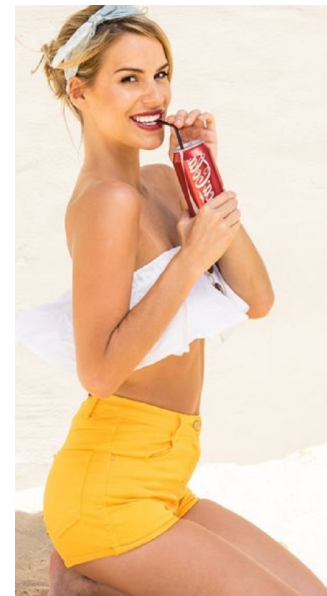

Sarah Halloran

Height 170cm/5'7" Bust 83cm/32.5" Waist 60cm/23.5" Hips 88cm/34.5"  
Dress 8 AUS/4 US/34 EU Hair Brown Eyes Brown

 **ROYALLE MODELLING**

Tower 2, 201 Sussex St, level 20/21, Darling Park, Sydney, NSW, 2000  
Tel: +61 2 8880 5147 | Email: [info@royallemodelling.com.au](mailto:info@royallemodelling.com.au)