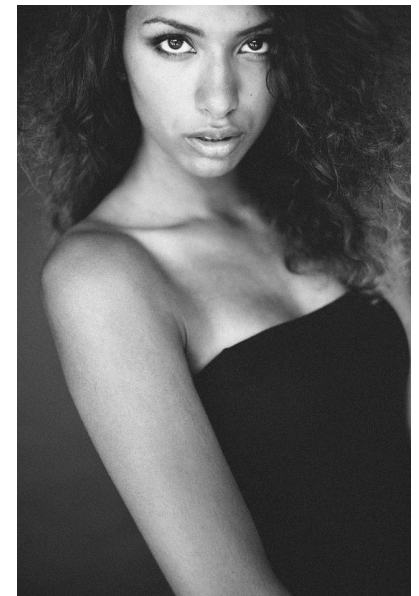

Melissa Stingley

Height 179cm/5'10.5" Bust 81cm/32" A/B Waist 65cm/25.5"
Hips 96cm/38" Dress 10-12 AUS/6-8 US/36-38 EU Shoe 40 EU/9 US/6.5
UK Hair Brown Eyes Brown

 ROYALLE MODELLING

Tower 2, 201 Sussex St, level 20/21, Darling Park, Sydney, NSW, 2000
Tel: +61 2 8880 5147 | Email: info@royallemodelling.com.au