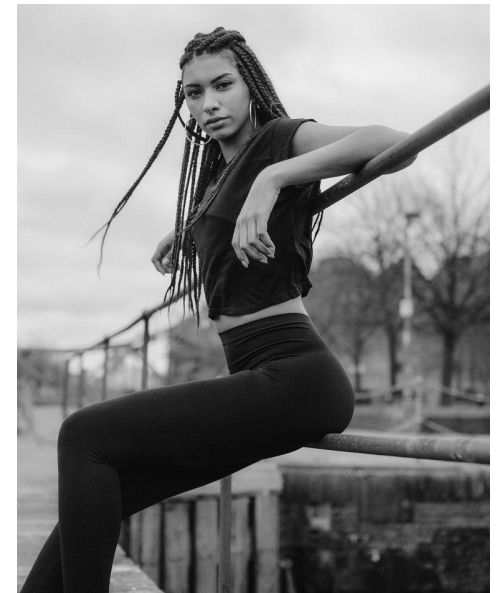

Melissa Stingley

Height 179cm/5'10.5" Bust 81cm/32" A/B Waist 65cm/25.5"
Hips 96cm/38" Dress 10-12 AUS/6-8 US/36-38 EU Shoe 40 EU/9 US/6.5
UK Hair Brown Eyes Brown

 ROYALLE MODELLING

Tower 2, 201 Sussex St, level 20/21, Darling Park, Sydney, NSW, 2000
Tel: +61 2 8880 5147 | Email: info@royallemodelling.com.au