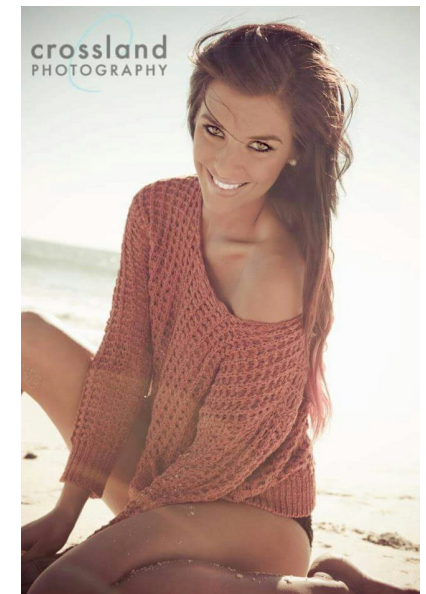

Samara Rae

Height 167cm/5'5.5" Bust 81cm/32" C/D Waist 60cm/23.5"
Hips 82cm/32.5" Dress 4 AUS/0 US/30 EU Shoe 38 EU/7 US/5 UK
Hair Brown Eyes Green

ROYALLE MODELLING

Tower 2, 201 Sussex St, level 20/21, Darling Park, Sydney, NSW, 2000
Tel: +61 2 8880 5147 | Email: info@royallemodelling.com.au