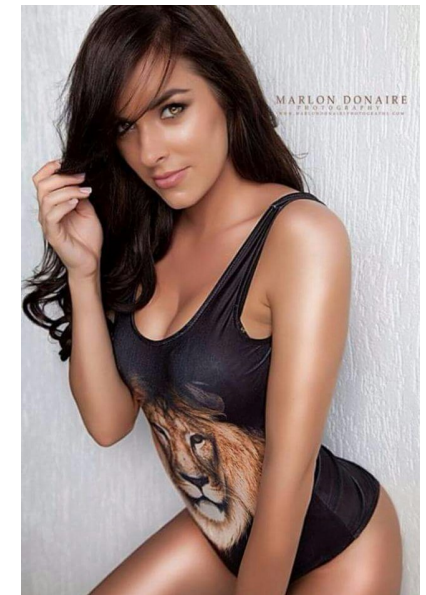

Samara Rae

Height 167cm/5'5.5" Bust 81cm/32" C/D Waist 60cm/23.5"
Hips 82cm/32.5" Dress 4 AUS/0 US/30 EU Shoe 38 EU/7 US/5 UK
Hair Brown Eyes Green

ROYALLE MODELLING

Tower 2, 201 Sussex St, level 20/21, Darling Park, Sydney, NSW, 2000
Tel: +61 2 8880 5147 | Email: info@royallemodelling.com.au