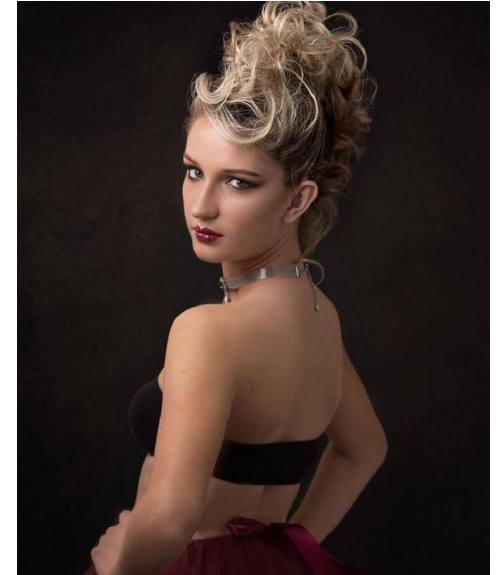

Georgia Cook

Height 170cm/5'7" Bust 84cm/33" Waist 60cm/23.5" Hips 84cm/33"  
Dress 4-6 AUS/0-2 US/30-32 EU Shoe 39.5 EU/8.5 US/6 UK Hair Blonde  
Eyes Blue/Green

 ROYALLE MODELLING

Tower 2, 201 Sussex St, level 20/21, Darling Park, Sydney, NSW, 2000  
Tel: +61 2 8880 5147 | Email: [info@royallemodelling.com.au](mailto:info@royallemodelling.com.au)