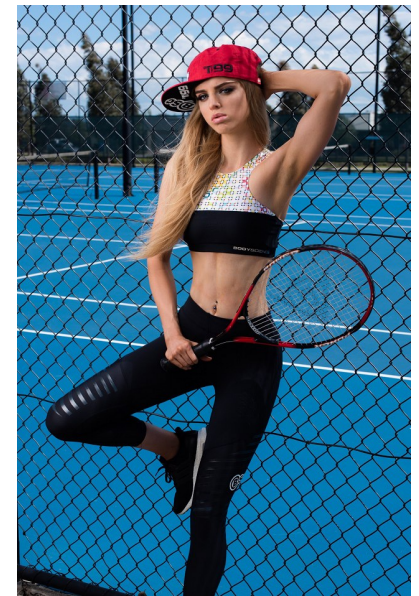

Zoe Jackson

Height 178cm/5'10" Bust 86cm/34" B/C Waist 58cm/23" Hips 86cm/34"  
Dress 8 AUS/4 US/34 EU Shoe 38 EU/7 US/5 UK Hair Blonde  
Eyes Blue

 ROYALLE MODELLING

Tower 2, 201 Sussex St, level 20/21, Darling Park, Sydney, NSW, 2000  
Tel: +61 2 8880 5147 | Email: [info@royallemodelling.com.au](mailto:info@royallemodelling.com.au)