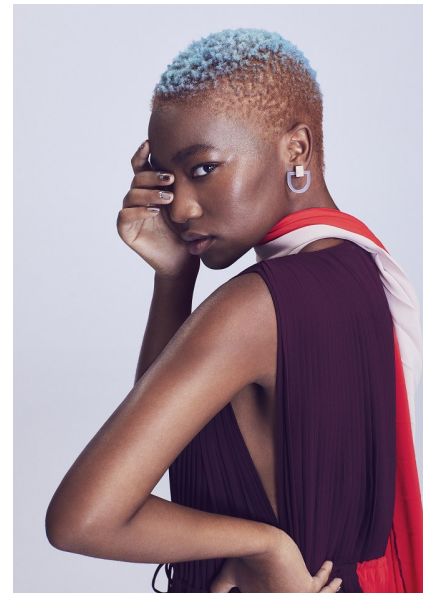

Londiwe Buthelezi

Height 170cm/5'7" Bust 76cm/30" C Waist 66cm/26" Hips 99cm/39"
Dress 10 AUS/6 US/36 EU Shoe 43.5 EU/12.5 US/9 UK Hair White
Eyes Brown

 ROYALLE MODELLING

Tower 2, 201 Sussex St, level 20/21, Darling Park, Sydney, NSW, 2000
Tel: +61 2 8880 5147 | Email: info@royallemodelling.com.au