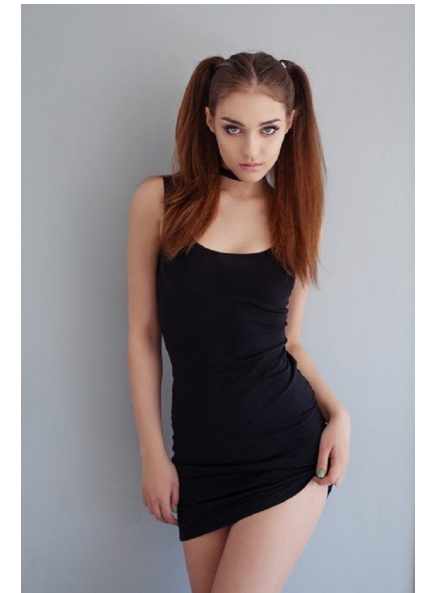

Ksenia Pashkova

Height 175cm/5'9" Bust 86cm/34" Waist 61cm/24" Hips 91cm/36"
Dress 12 AUS/8 US/38 EU Shoe 40 EU/9 US/6.5 UK Hair Brown
Eyes Blue

 ROYALLE MODELLING

Tower 2, 201 Sussex St, level 20/21, Darling Park, Sydney, NSW, 2000
Tel: +61 2 8880 5147 | Email: info@royallemodelling.com.au