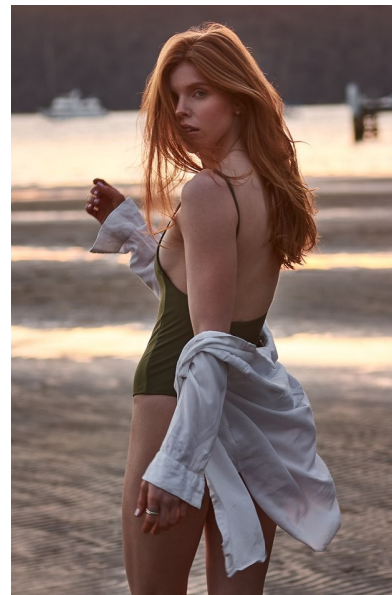

Anna Van Halteren

Height 170cm/5'7" Bust 80cm/31.5" Waist 65cm/25.5" Hips 77cm/30.5"  
Dress 6-8 AUS/2-4 US/32-34 EU Shoe 37.5 EU/6.5 US/4.5 UK Hair Red  
Eyes Blue

 **ROYALLE MODELLING**

Tower 2, 201 Sussex St, level 20/21, Darling Park, Sydney, NSW, 2000  
Tel: (+61) 2 8599 7273 | Email: [info@royallemodelling.com.au](mailto:info@royallemodelling.com.au)