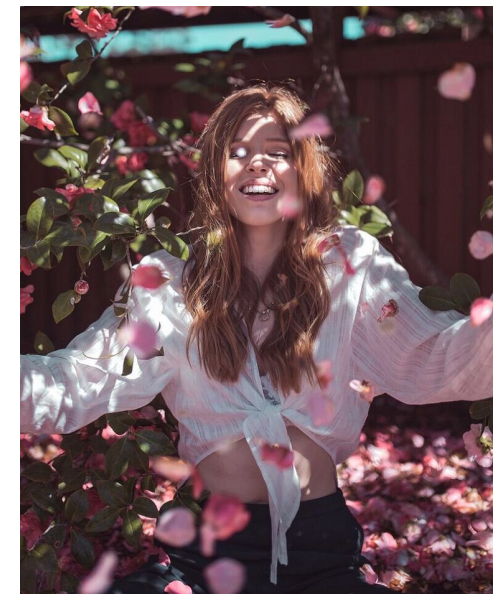

Anna Van Halteren

Height 170cm/5'7" Bust 80cm/31.5" Waist 65cm/25.5" Hips 77cm/30.5"  
Dress 6-8 AUS/2-4 US/32-34 EU Shoe 37.5 EU/6.5 US/4.5 UK Hair Red  
Eyes Blue

 **ROYALLE MODELLING**

Tower 2, 201 Sussex St, level 20/21, Darling Park, Sydney, NSW, 2000  
Tel: (+61) 2 8599 7273 | Email: [info@royallemodelling.com.au](mailto:info@royallemodelling.com.au)