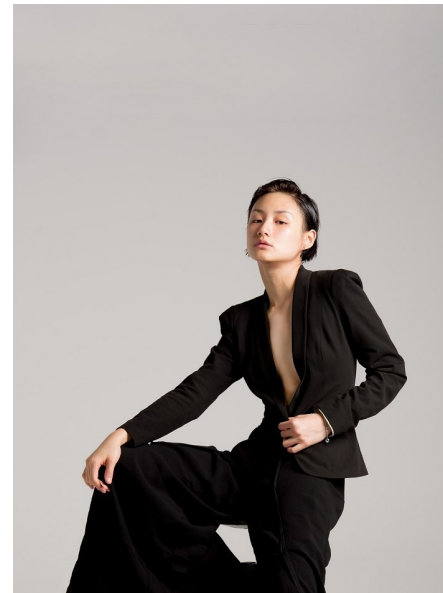

Zarq Lee

Height 175cm/5'9" Bust 81cm/32" B Waist 64cm/25" Hips 91cm/36"
Hair Black Eyes Black

 ROYALLE MODELLING

Tower 2, 201 Sussex St, level 20/21, Darling Park, Sydney, NSW, 2000
Tel: (+61) 2 8599 7273 | Email: info@royallemodelling.com.au