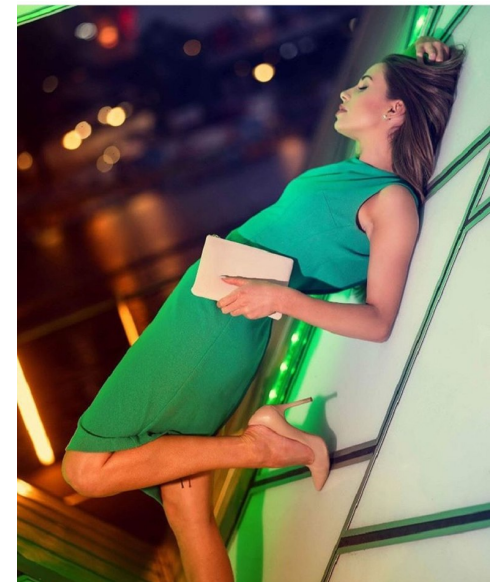

Lysa Scott

Height 170cm/5'7" Bust 83cm/32.5" C Waist 66cm/26" Hips 89cm/35"
Shoe 39 EU/8 US/6 UK Hair Chestnut Eyes Green

 ROYALLE MODELLING

Tower 2, 201 Sussex St, level 20/21, Darling Park, Sydney, NSW, 2000
Tel: +61 2 8880 5147 | Email: info@royallemodelling.com.au