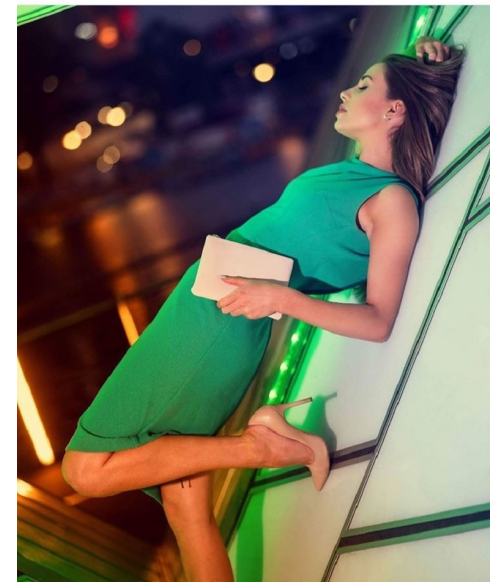

Lysa Scott

Height 170cm/5'7" Bust 83cm/32.5" C Waist 66cm/26" Hips 89cm/35"  
Shoe 39 EU/8 US/6 UK Hair Chestnut Eyes Green

 ROYALLE MODELLING

Tower 2, 201 Sussex St, level 20/21, Darling Park, Sydney, NSW, 2000  
Tel: (+61) 2 8599 7273 | Email: [info@royallemodelling.com.au](mailto:info@royallemodelling.com.au)