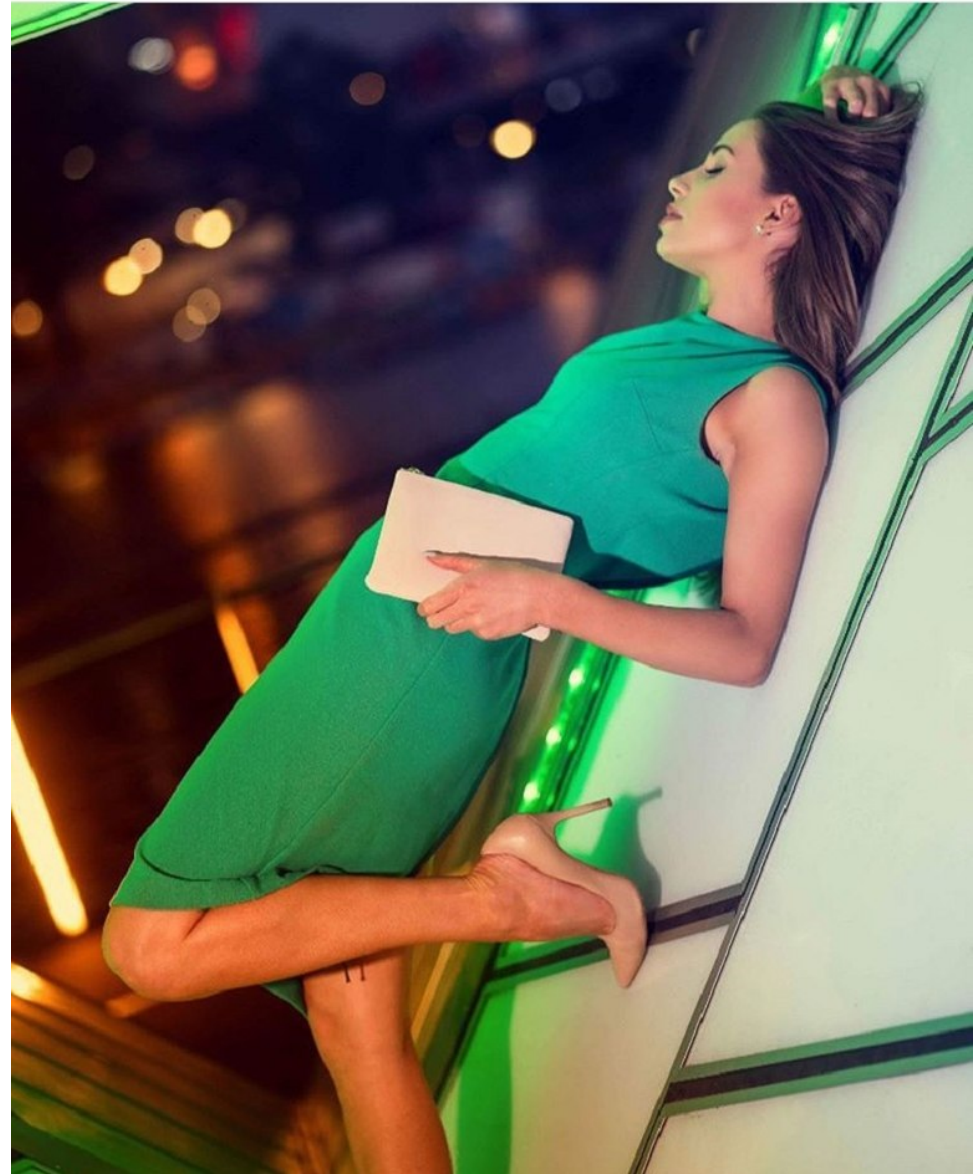

ROYALLE MODELLING

Lysa Scott

Height 170cm/5'7" Bust 83cm/32.5" C Waist 66cm/26" Hips 89cm/35" Shoe 39 EU/8 US/6 UK Hair Chestnut Eyes Green

ROYALLE MODELLING

Lysa Scott

Height 170cm/5'7" Bust 83cm/32.5" C Waist 66cm/26" Hips 89cm/35" Shoe 39 EU/8 US/6 UK Hair Chestnut Eyes Green

ROYALLE MODELLING

Lysa Scott

Height 170cm/5'7" Bust 83cm/32.5" C Waist 66cm/26" Hips 89cm/35" Shoe 39 EU/8 US/6 UK Hair Chestnut Eyes Green

Lysa Scott

Height 170cm/5'7" Bust 83cm/32.5" C Waist 66cm/26" Hips 89cm/35" Shoe 39 EU/8 US/6 UK Hair Chestnut Eyes Green