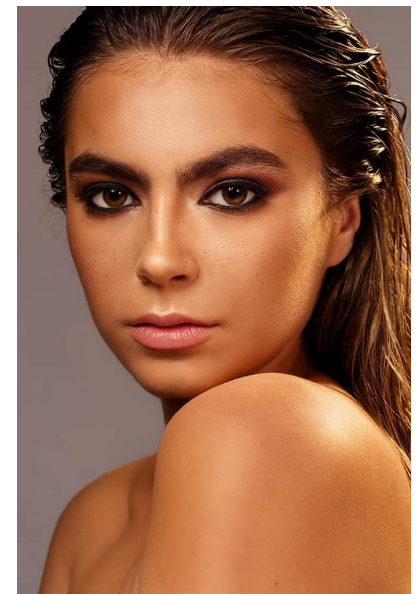

Jacinta Jones-Andjic

Height 165cm/5'5" Bust 84cm/33" Waist 66cm/26" Hips 80cm/31.5"
Dress 4-6 AUS/0-2 US/30-32 EU Shoe 38 EU/7 US/5 UK Hair Brown
Eyes Green/Brown

 ROYALLE MODELLING

Tower 2, 201 Sussex St, level 20/21, Darling Park, Sydney, NSW, 2000
Tel: +61 2 8880 5147 | Email: info@royallemodelling.com.au