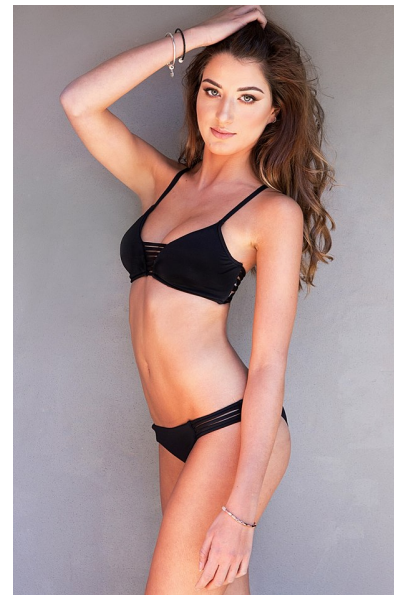

Mia Giannetta

Height 171cm/5'7.5" Bust 78cm/30.5" Waist 63cm/25" Hips 78cm/30.5"
Shoe 40.5 EU/9.5 US/7 UK Hair Brown Eyes Blue

 ROYALLE MODELLING

Tower 2, 201 Sussex St, level 20/21, Darling Park, Sydney, NSW, 2000
Tel: +61 2 8880 5147 | Email: info@royallemodelling.com.au