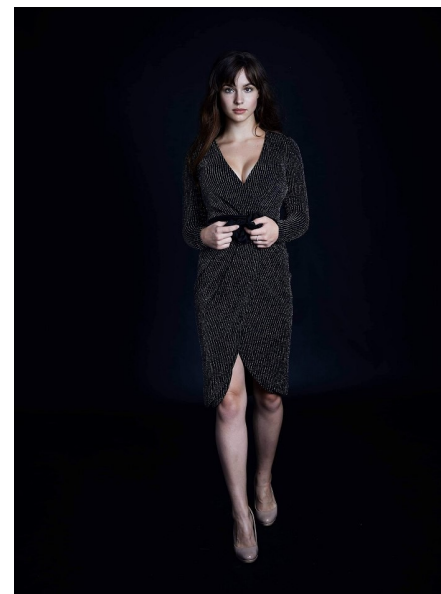

Dasha Gerasimova

Height 170cm/5'7" Bust 97cm/38" Waist 74cm/29" Hips 100cm/39.5"
Dress 10 AUS/6 US/36 EU Shoe 39 EU/8 US/6 UK Hair Chestnut
Eyes Hazel

 ROYALLE MODELLING

Tower 2, 201 Sussex St, level 20/21, Darling Park, Sydney, NSW, 2000
Tel: (+61) 2 8599 7273 | Email: info@royallemodelling.com.au