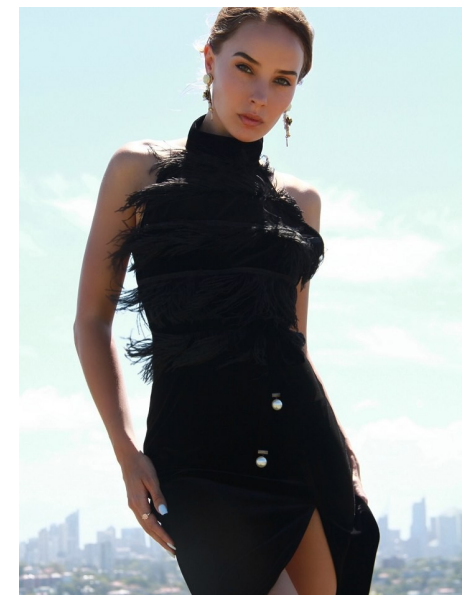

Vlada Didenko

Height 171cm/5'7.5" Bust 86cm/34" Waist 65cm/25.5" Hips 93cm/36.5"  
Dress 10 AUS/6 US/36 EU Shoe 38 EU/7 US/5 UK Hair Light Brown  
Eyes Green

 **ROYALLE MODELLING**

Tower 2, 201 Sussex St, level 20/21, Darling Park, Sydney, NSW, 2000  
Tel: +61 2 8880 5147 | Email: [info@royallemodelling.com.au](mailto:info@royallemodelling.com.au)