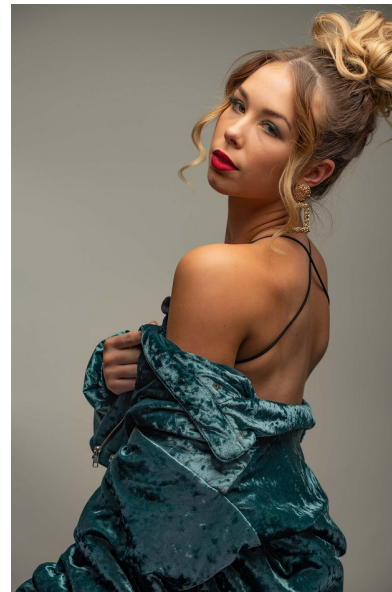

Ebony Brown

Height 170cm/5'7" Bust 84cm/33" B/C Waist 68cm/26.5"
Hips 88cm/34.5" Dress 8 AUS/4 US/34 EU Shoe 43.5 EU/12.5 US/9 UK
Hair Light Brown Eyes Hazel

ROYALLE MODELLING

Tower 2, 201 Sussex St, level 20/21, Darling Park, Sydney, NSW, 2000
Tel: +61 2 8880 5147 | Email: info@royallemodelling.com.au