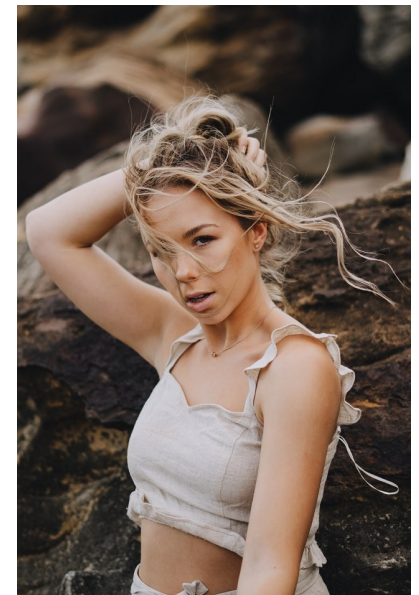

Ebony Brown

Height 170cm/5'7" Bust 84cm/33" B/C Waist 68cm/26.5"
Hips 88cm/34.5" Dress 8 AUS/4 US/34 EU Shoe 43.5 EU/12.5 US/9 UK
Hair Light Brown Eyes Hazel

ROYALLE MODELLING

Tower 2, 201 Sussex St, level 20/21, Darling Park, Sydney, NSW, 2000
Tel: +61 2 8880 5147 | Email: info@royallemodelling.com.au