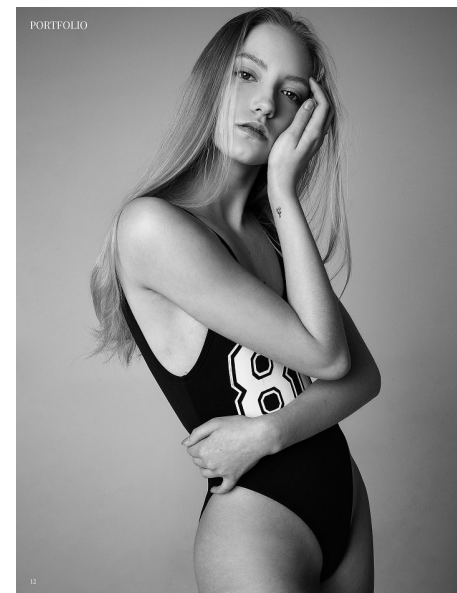

Michele Bain

Height 175cm/5'9" Bust 74cm/29" Waist 59cm/23" Hips 90cm/35.5"
Shoe 37 EU/6 US/4 UK Hair Blonde Eyes Blue

 ROYALLE MODELLING

Tower 2, 201 Sussex St, level 20/21, Darling Park, Sydney, NSW, 2000
Tel: (+61) 2 8599 7273 | Email: info@royallemodelling.com.au