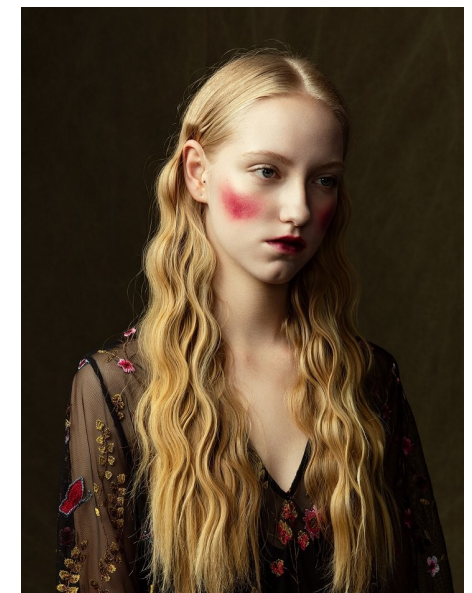

Michele Bain

Height 175cm/5'9" Bust 74cm/29" Waist 59cm/23" Hips 90cm/35.5"
Shoe 37 EU/6 US/4 UK Hair Blonde Eyes Blue

 ROYALLE MODELLING

Tower 2, 201 Sussex St, level 20/21, Darling Park, Sydney, NSW, 2000
Tel: (+61) 2 8599 7273 | Email: info@royallemodelling.com.au