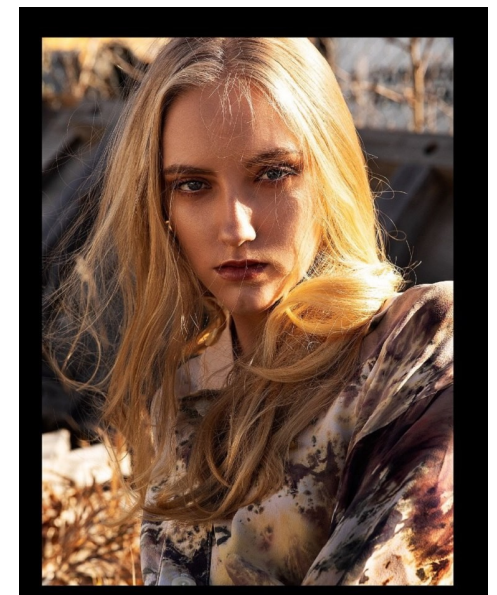

Michele Bain

Height 175cm/5'9" Bust 74cm/29" Waist 59cm/23" Hips 90cm/35.5"
Shoe 37 EU/6 US/4 UK Hair Blonde Eyes Blue

 ROYALLE MODELLING

Tower 2, 201 Sussex St, level 20/21, Darling Park, Sydney, NSW, 2000
Tel: (+61) 2 8599 7273 | Email: info@royallemodelling.com.au