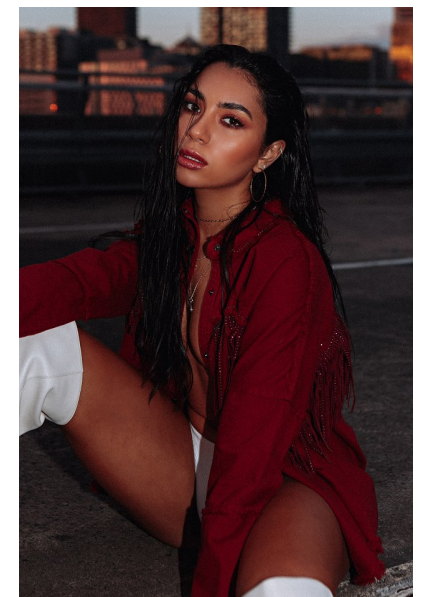

Nadine Bishay

Height 163cm/5'4" Bust 84cm/33" Waist 65cm/25.5" Hips 90cm/35.5"  
Dress 6 AUS/2 US/32 EU Shoe 25,5 EU/9 US/8 UK (kids) Hair Brown  
Eyes Brown

**ROYALLE MODELLING**

Tower 2, 201 Sussex St, level 20/21, Darling Park, Sydney, NSW, 2000  
Tel: +61 2 8880 5147 | Email: [info@royallemodelling.com.au](mailto:info@royallemodelling.com.au)