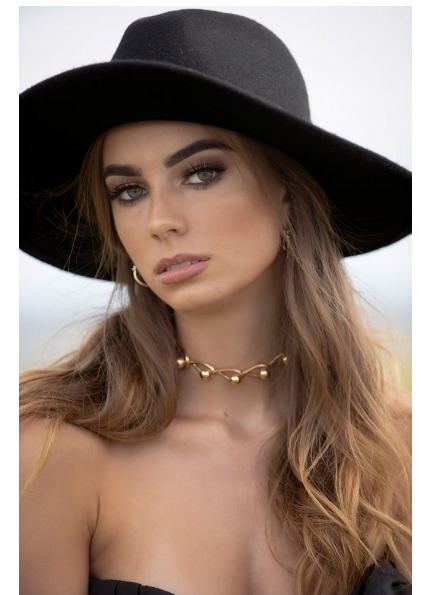

Sarah Leonard

Height 170cm/5'7" Bust 91cm/36" D Waist 64cm/25" Hips 103cm/40.5"
Shoe 39 EU/8 US/6 UK Hair Light Brown Eyes Hazel

ROYALLE MODELLING

Tower 2, 201 Sussex St, level 20/21, Darling Park, Sydney, NSW, 2000
Tel: (+61) 2 8599 7273 | Email: info@royallemodelling.com.au