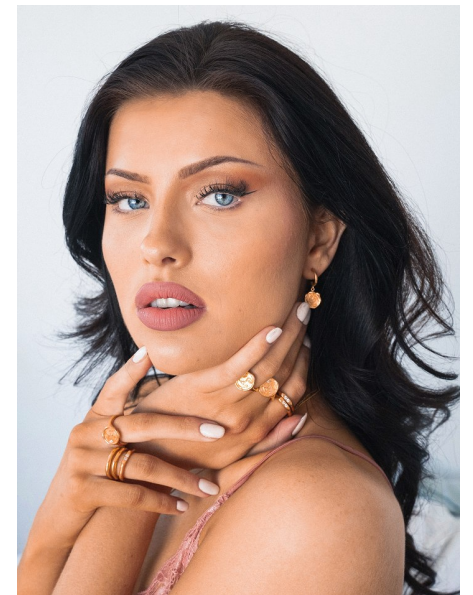

Kristen Raffel

Height 172cm/5'7.5" Bust 89cm/35" Waist 63cm/25" Hips 89cm/35"
Dress 8 AUS/4 US/34 EU Shoe 42.5 EU/11.5 US/8 UK Hair Dark Brown
Eyes Blue

 **ROYALLE MODELLING**

Tower 2, 201 Sussex St, level 20/21, Darling Park, Sydney, NSW, 2000
Tel: (+61) 2 8599 7273 | Email: info@royallemodelling.com.au