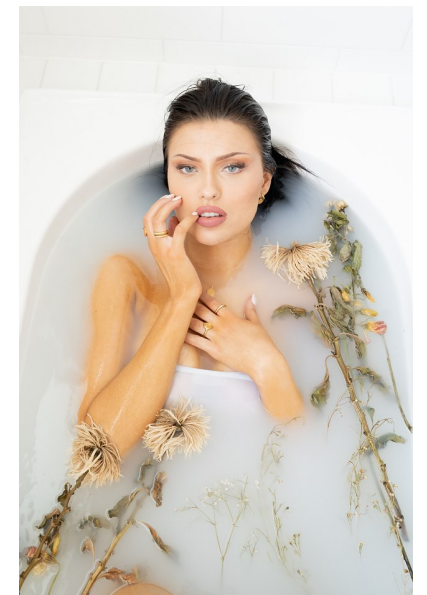

Kristen Raffel

Height 172cm/5'7.5" Bust 89cm/35" Waist 63cm/25" Hips 89cm/35"
Dress 8 AUS/4 US/34 EU Shoe 42.5 EU/11.5 US/8 UK Hair Dark Brown
Eyes Blue

 **ROYALLE MODELLING**

Tower 2, 201 Sussex St, level 20/21, Darling Park, Sydney, NSW, 2000
Tel: (+61) 2 8599 7273 | Email: info@royallemodelling.com.au