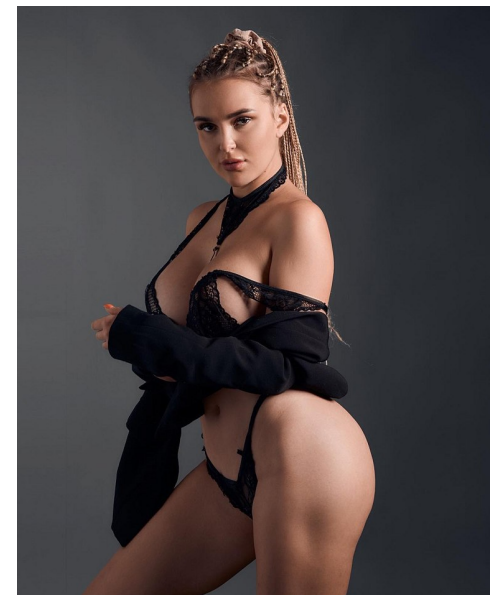

Victoria Tory

Height 175cm/5'9" Bust 90cm/35.5" Waist 63cm/25" Hips 90cm/35.5"
Dress 6 AUS/2 US/32 EU Shoe 44 EU/13 US/10 UK Hair Light Brown
Eyes Brown

 ROYALLE MODELLING

Tower 2, 201 Sussex St, level 20/21, Darling Park, Sydney, NSW, 2000
Tel: (+61) 2 8599 7273 | Email: info@royallemodelling.com.au