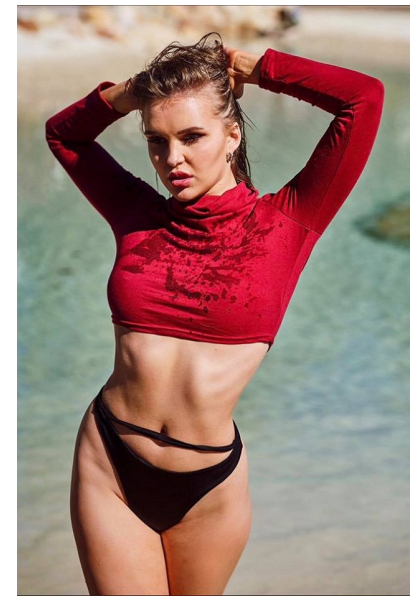

Victoria Tory

Height 175cm/5'9" Bust 90cm/35.5" Waist 63cm/25" Hips 90cm/35.5"
Dress 6 AUS/2 US/32 EU Shoe 44 EU/13 US/10 UK Hair Light Brown
Eyes Brown

 ROYALLE MODELLING

Tower 2, 201 Sussex St, level 20/21, Darling Park, Sydney, NSW, 2000
Tel: (+61) 2 8599 7273 | Email: info@royallemodelling.com.au