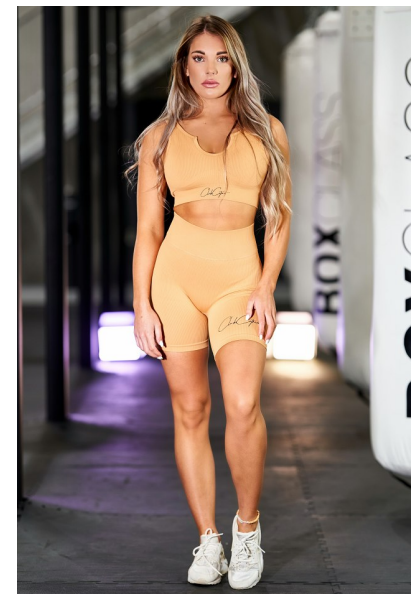

Holly Millers

Height 170cm/5'7" Bust 88cm/34.5" Waist 71cm/28" Hips 88cm/34.5"
Dress 10 AUS/6 US/36 EU Hair Brown Eyes Green

 ROYALLE MODELLING

Tower 2, 201 Sussex St, level 20/21, Darling Park, Sydney, NSW, 2000
Tel: (+61) 2 8599 7273 | Email: info@royallemodelling.com.au