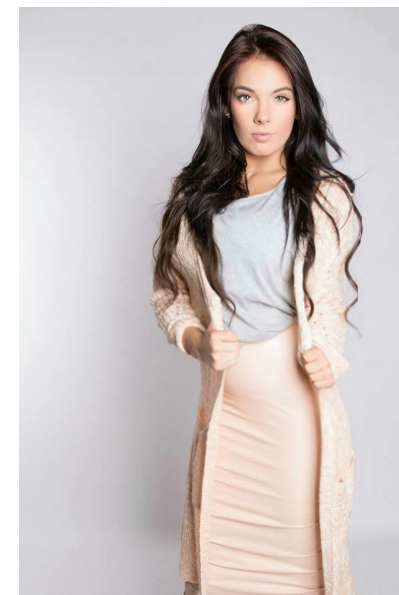

Holly Millers

Height 170cm/5'7" Bust 88cm/34.5" Waist 71cm/28" Hips 88cm/34.5"
Dress 10 AUS/6 US/36 EU Hair Brown Eyes Green

 ROYALLE MODELLING

Tower 2, 201 Sussex St, level 20/21, Darling Park, Sydney, NSW, 2000
Tel: +61 2 8880 5147 | Email: info@royallemodelling.com.au