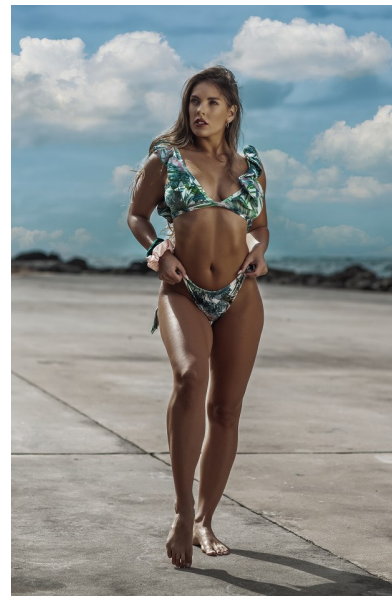

Holly Millers

Height 170cm/5'7" Bust 88cm/34.5" Waist 71cm/28" Hips 88cm/34.5"
Dress 10 AUS/6 US/36 EU Hair Brown Eyes Green

 ROYALLE MODELLING

Tower 2, 201 Sussex St, level 20/21, Darling Park, Sydney, NSW, 2000
Tel: (+61) 2 8599 7273 | Email: info@royallemodelling.com.au