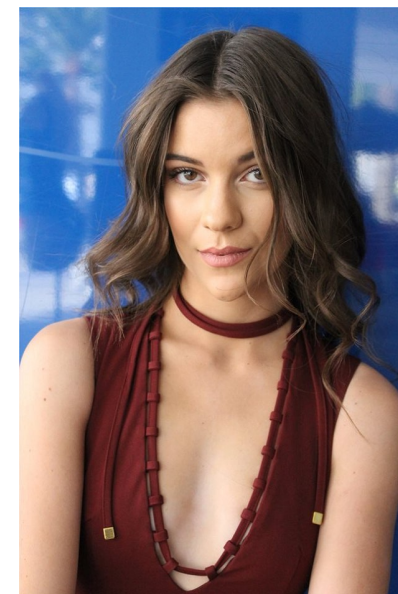

Kaileigh Carew

Height 182cm/5'11.5" Bust 81cm/32" Waist 71cm/28" Hips 83cm/32.5"
Dress 10 AUS/6 US/36 EU Shoe 44 EU/13 US/10 UK Hair Brown
Eyes Brown

 ROYALLE MODELLING

Tower 2, 201 Sussex St, level 20/21, Darling Park, Sydney, NSW, 2000
Tel: +61 2 8880 5147 | Email: info@royallemodelling.com.au