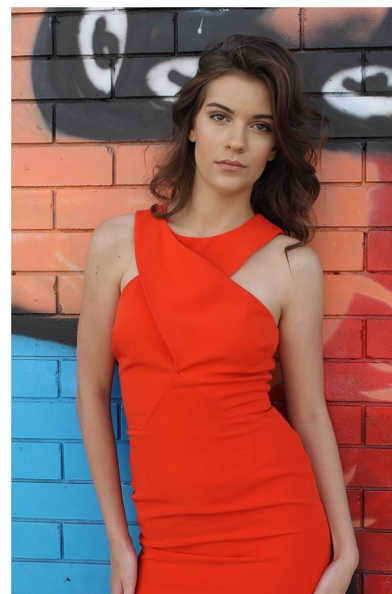

Kaileigh Carew

Height 182cm/5'11.5" Bust 81cm/32" Waist 71cm/28" Hips 83cm/32.5"
Dress 10 AUS/6 US/36 EU Shoe 44 EU/13 US/10 UK Hair Brown
Eyes Brown

 ROYALLE MODELLING

Tower 2, 201 Sussex St, level 20/21, Darling Park, Sydney, NSW, 2000
Tel: +61 2 8880 5147 | Email: info@royallemodelling.com.au