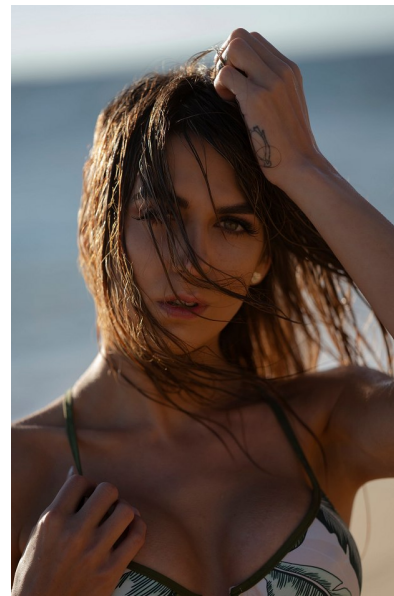

Naomi Elizabeth

Height 172cm/5'7.5" Bust 91cm/36" D Waist 63cm/25" Hips 79cm/31"  
Dress 8 AUS/4 US/34 EU Hair Black Eyes Green

 ROYALLE MODELLING

Tower 2, 201 Sussex St, level 20/21, Darling Park, Sydney, NSW, 2000  
Tel: +61 2 8880 5147 | Email: [info@royallemodelling.com.au](mailto:info@royallemodelling.com.au)