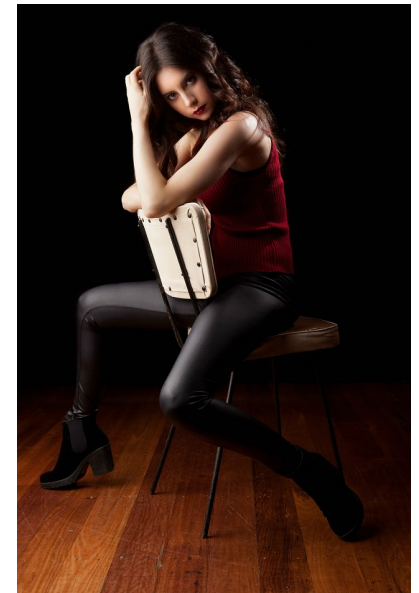

Georgia Cy

Height 156cm/5'1" Bust 76cm/30" C Waist 66cm/26" Hips 76cm/30"
Shoe 38 EU/7 US/5 UK Hair Brown Eyes Hazel

 ROYALLE MODELLING

Tower 2, 201 Sussex St, level 20/21, Darling Park, Sydney, NSW, 2000
Tel: +61 2 8880 5147 | Email: info@royallemodelling.com.au