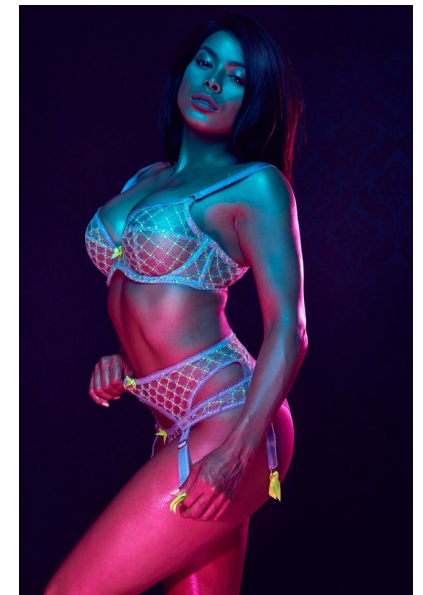

Jennifer Brandon

Height 160cm/5'3" Bust 83cm/32.5" DD Waist 70cm/27.5"
Hips 83cm/32.5" Dress 10 AUS/6 US/36 EU Shoe 38 EU/7 US/5 UK
Hair Brown Eyes Brown

 ROYALLE MODELLING

Tower 2, 201 Sussex St, level 20/21, Darling Park, Sydney, NSW, 2000
Tel: +61 2 8880 5147 | Email: info@royallemodelling.com.au