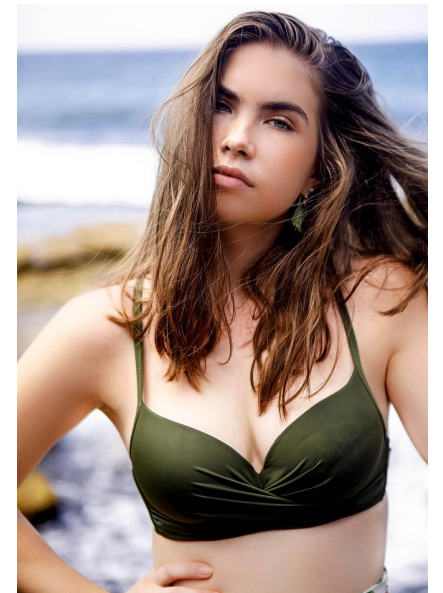

Gabrielle Mila Popovic

Height 170cm/5'7" Bust 84cm/33" D Waist 63cm/25" Hips 88cm/34.5"
Dress 6 AUS/2 US/32 EU Shoe 40 EU/9 US/6.5 UK Hair Brown
Eyes Green

 **ROYALLE MODELLING**

Tower 2, 201 Sussex St, level 20/21, Darling Park, Sydney, NSW, 2000
Tel: +61 2 8880 5147 | Email: info@royallemodelling.com.au