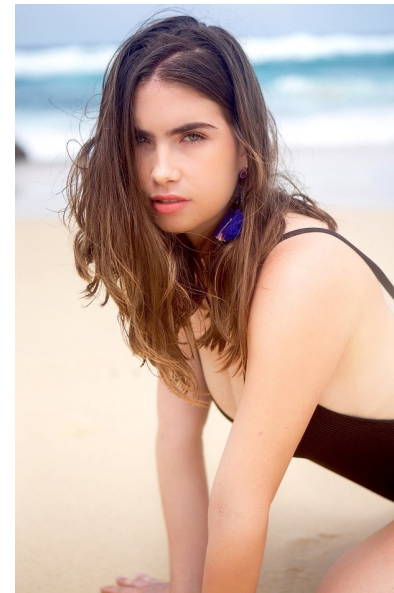

Gabrielle Mila Popovic

Height 170cm/5'7" Bust 84cm/33" D Waist 63cm/25" Hips 88cm/34.5"
Dress 6 AUS/2 US/32 EU Shoe 40 EU/9 US/6.5 UK Hair Brown
Eyes Green

 **ROYALLE MODELLING**

Tower 2, 201 Sussex St, level 20/21, Darling Park, Sydney, NSW, 2000
Tel: +61 2 8880 5147 | Email: info@royallemodelling.com.au