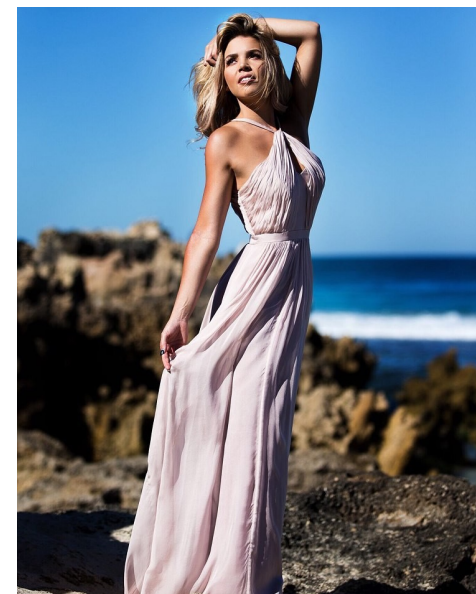

Rachel Rogers

Height 170cm/5'7" Bust 83cm/32.5" Waist 67cm/26.5" Hips 87cm/34.5"  
Shoe 38.5 EU/7.5 US/5.5 UK Hair Blonde Eyes Hazel

 ROYALLE MODELLING

Tower 2, 201 Sussex St, level 20/21, Darling Park, Sydney, NSW, 2000  
Tel: +61 2 8880 5147 | Email: [info@royallemodelling.com.au](mailto:info@royallemodelling.com.au)