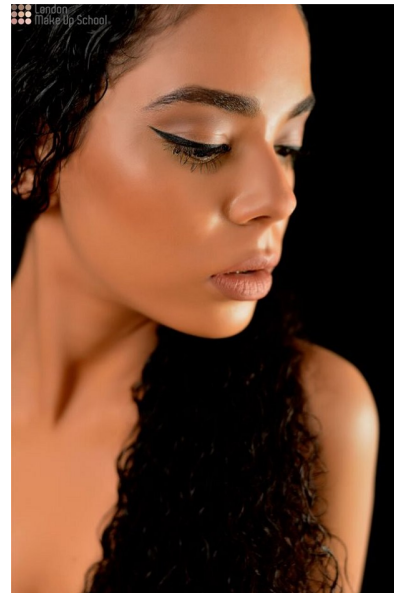

Fatima Campos

Height 165cm/5'5" Bust 76cm/30" Waist 58cm/23" Hips 76cm/30"
Hair Brown Eyes Brown

 ROYALLE MODELLING

Tower 2, 201 Sussex St, level 20/21, Darling Park, Sydney, NSW, 2000
Tel: +61 2 8880 5147 | Email: info@royallemodelling.com.au