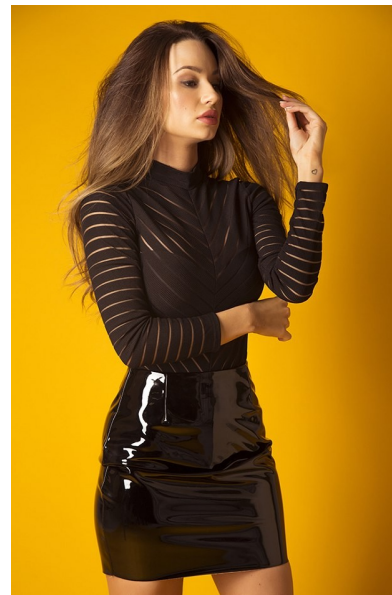

Christina Pincevic

Height 170cm/5'7" Bust 91cm/36" Waist 65cm/25.5" Hips 92cm/36"
Dress 10 AUS/6 US/36 EU Hair Light Brown Eyes Brown

 ROYALLE MODELLING

Tower 2, 201 Sussex St, level 20/21, Darling Park, Sydney, NSW, 2000
Tel: +61 2 8880 5147 | Email: info@royallemodelling.com.au