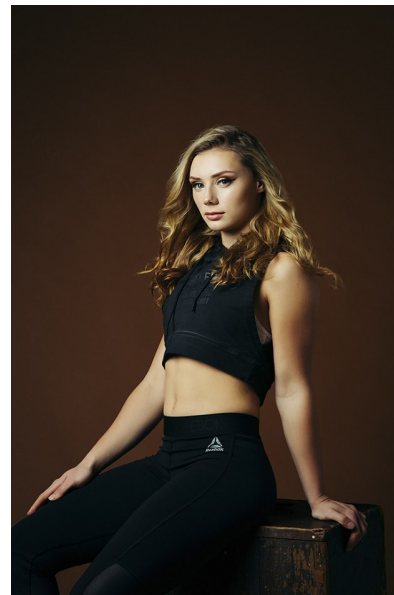

Genevieve Sturt

Height 164cm/5'4.5" Bust 84cm/33" Waist 68cm/26.5" Hips 91cm/36"  
Dress 6-8 AUS/2-4 US/32-34 EU Shoe 39 EU/8 US/6 UK Hair Blonde  
Eyes Green

 **ROYALLE MODELLING**

Tower 2, 201 Sussex St, level 20/21, Darling Park, Sydney, NSW, 2000  
Tel: +61 2 8880 5147 | Email: [info@royallemodelling.com.au](mailto:info@royallemodelling.com.au)