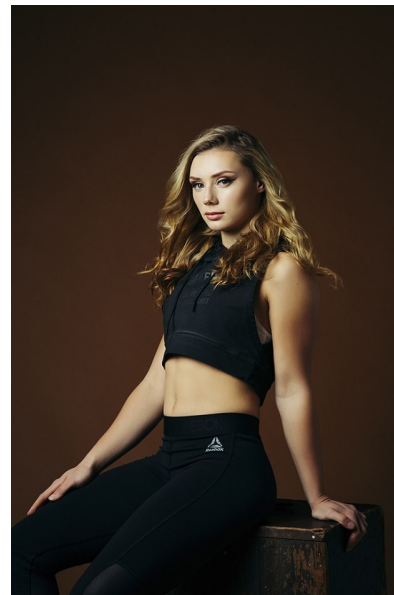

Genevieve Sturt

Height 164cm/5'4.5" Bust 84cm/33" Waist 68cm/26.5" Hips 91cm/36"
Dress 6-8 AUS/2-4 US/32-34 EU Shoe 39 EU/8 US/6 UK Hair Blonde
Eyes Green

 ROYALLE MODELLING

Tower 2, 201 Sussex St, level 20/21, Darling Park, Sydney, NSW, 2000
Tel: (+61) 2 8599 7273 | Email: info@royallemodelling.com.au