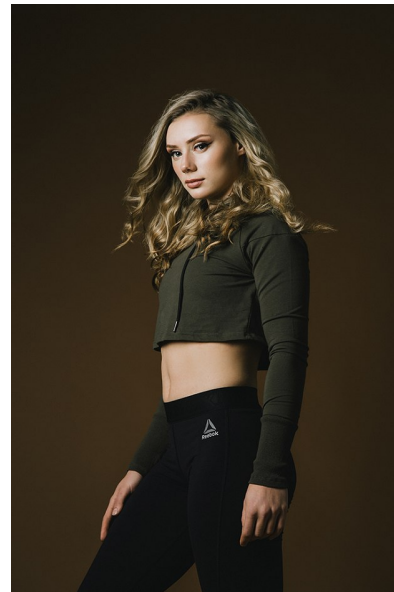

Genevieve Sturt

Height 164cm/5'4.5" Bust 84cm/33" Waist 68cm/26.5" Hips 91cm/36"  
Dress 6-8 AUS/2-4 US/32-34 EU Shoe 39 EU/8 US/6 UK Hair Blonde  
Eyes Green

 **ROYALLE MODELLING**

Tower 2, 201 Sussex St, level 20/21, Darling Park, Sydney, NSW, 2000  
Tel: +61 2 8880 5147 | Email: [info@royallemodelling.com.au](mailto:info@royallemodelling.com.au)