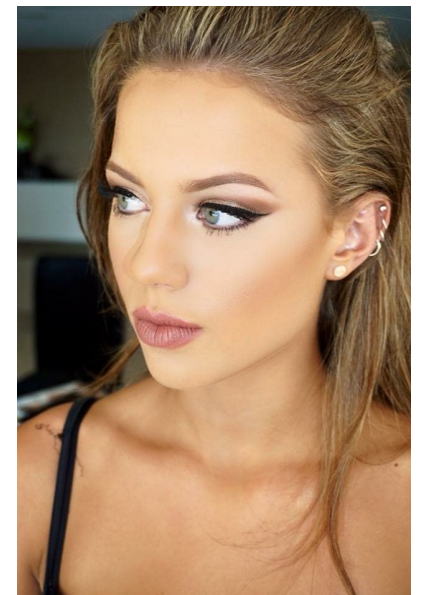

Eddie Nelson

Height 173cm/5'8" Bust 86cm/34" Waist 68cm/26.5" Hips 85cm/33.5"
Dress 8 AUS/4 US/34 EU Shoe 39 EU/8 US/6 UK Hair Blonde
Eyes Green

 **ROYALLE MODELLING**

Tower 2, 201 Sussex St, level 20/21, Darling Park, Sydney, NSW, 2000
Tel: +61 2 8880 5147 | Email: info@royallemodelling.com.au