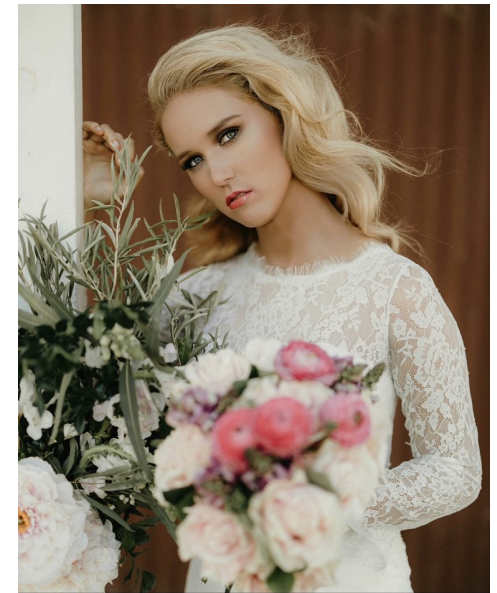

Elyse Goodwin

Height 168cm/5'6" Bust 88cm/34.5" E Waist 67cm/26.5" Hips 77cm/30.5"
Dress 8 AUS/4 US/34 EU Shoe 39 EU/8 US/6 UK Hair Blonde Eyes Blue

 ROYALLE MODELLING

Tower 2, 201 Sussex St, level 20/21, Darling Park, Sydney, NSW, 2000
Tel: +61 2 8880 5147 | Email: info@royallemodelling.com.au