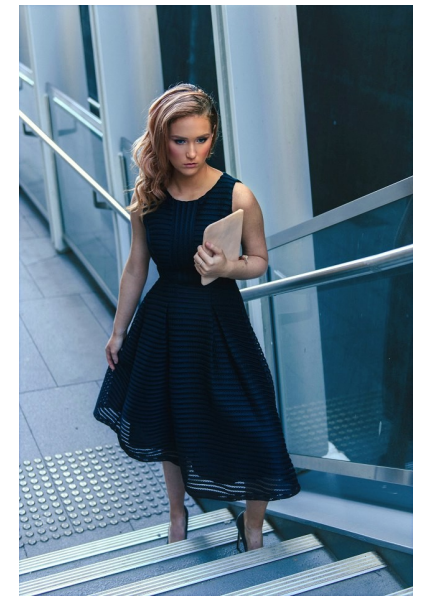

Elyse Goodwin

Height 168cm/5'6" Bust 88cm/34.5" E Waist 67cm/26.5" Hips 77cm/30.5"
Dress 8 AUS/4 US/34 EU Shoe 39 EU/8 US/6 UK Hair Blonde Eyes Blue

 ROYALLE MODELLING

Tower 2, 201 Sussex St, level 20/21, Darling Park, Sydney, NSW, 2000
Tel: +61 2 8880 5147 | Email: info@royallemodelling.com.au