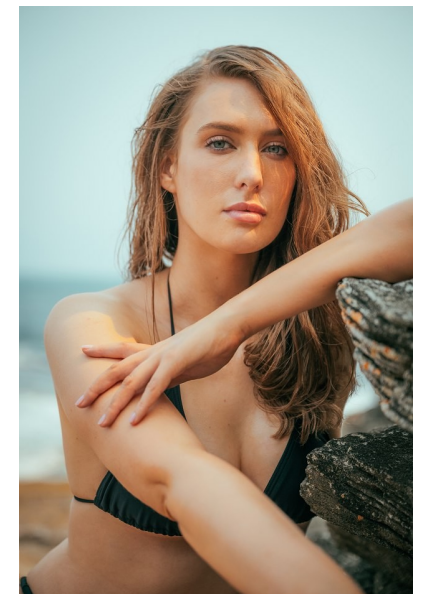

Ellen Flower-Emblen

Height 170cm/5'7" Bust 94cm/37" C Waist 71cm/28" Hips 109cm/43"
Dress 10-12 AUS/6-8 US/36-38 EU Shoe 39 EU/8 US/6 UK Hair Brown
Eyes Blue

 **ROYALLE MODELLING**

Tower 2, 201 Sussex St, level 20/21, Darling Park, Sydney, NSW, 2000
Tel: +61 2 8880 5147 | Email: info@royallemodelling.com.au