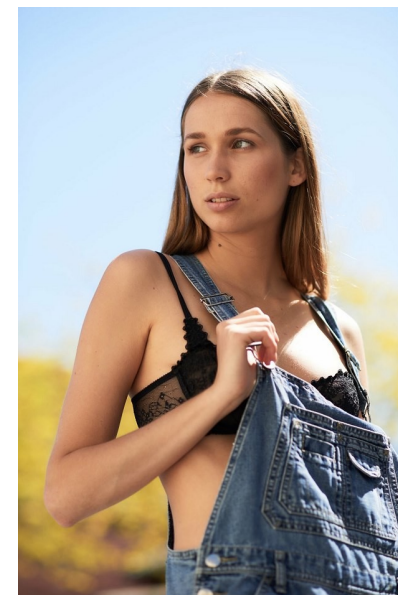

India Flevell

Height 178cm/5'10" Bust 84cm/33" Waist 66cm/26" Hips 89cm/35"  
Dress 10 AUS/6 US/36 EU Shoe 42.5 EU/11.5 US/8 UK Hair Blonde  
Eyes Green

 **ROYALLE MODELLING**

Tower 2, 201 Sussex St, level 20/21, Darling Park, Sydney, NSW, 2000  
Tel: +61 2 8880 5147 | Email: [info@royallemodelling.com.au](mailto:info@royallemodelling.com.au)