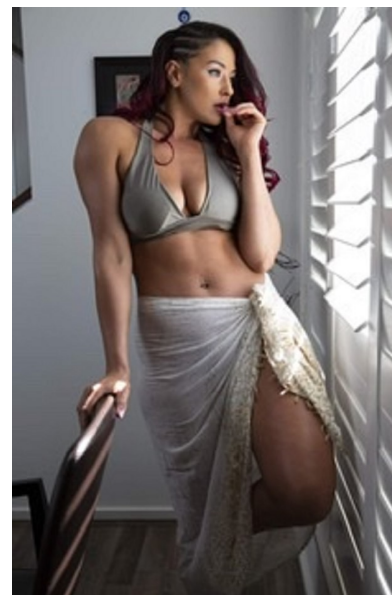

Harriet Elena Jackson

Height 180cm/5'11" Bust 89cm/35" Waist 76cm/30" Hips 101cm/40"
Dress 14 AUS/10 US/40 EU Shoe 43.5 EU/12.5 US/9 UK Hair Red
Eyes Green/Brown

 ROYALLE MODELLING

Tower 2, 201 Sussex St, level 20/21, Darling Park, Sydney, NSW, 2000
Tel: +61 2 8880 5147 | Email: info@royallemodelling.com.au